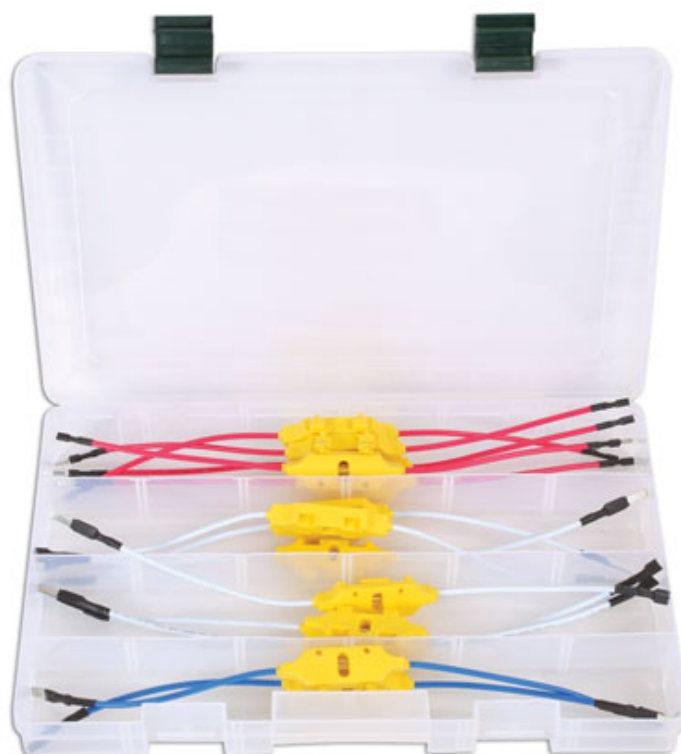

## Relay Box Test Kit

For testing relay circuits without the need for wire piercing.

### Additional Information

- A mini breakout box for testing relay circuits.
- A reliable way to identify problems in the relay/fuse box.
- Tests the circuit live with the relay in place.
- Suitable for both 12V and 24V use.
- 